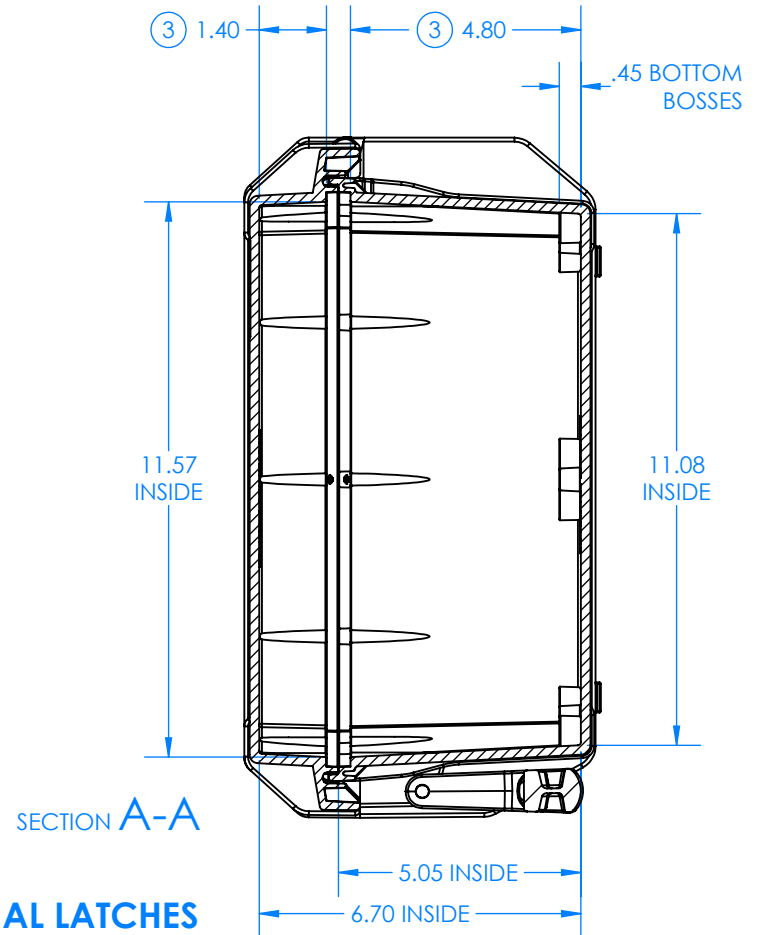

# SERPAC 630

Electronic Enclosures

## OPTIONAL LATCHES

### NOTES:

- 1) Maximum usable inside dimensions are:  
15 13/16" X 11 5/8" X 6 11/16" (6 1/4" top of boss)  
Dimensions are approximate.
- 2) Bosses on bottom use a 1/4" self tapping screw.
- 3) Dimensions to bottom of panel flange.
- 4) Optional latches available.