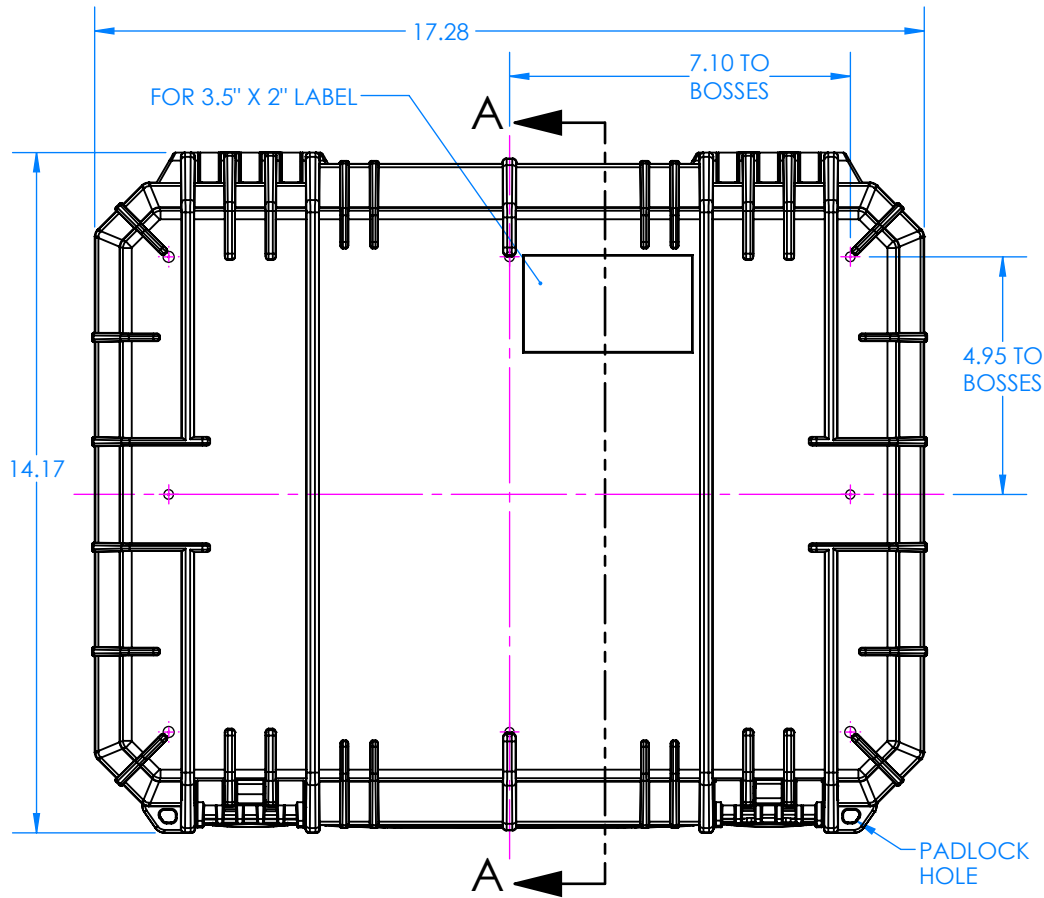

# SERPAC 630

Electronic Enclosures

## OPTIONAL LATCHES

### NOTES:

- 1) Maximum usable inside dimensions are:  
15 13/16" X 11 5/8" X 6 11/16" (6 1/4" top of boss)  
Dimensions are approximate.
- 2) Bosses on bottom use a 1/4" self tapping screw.
- 3) Dimensions to bottom of panel flange.
- 4) Optional latches available.