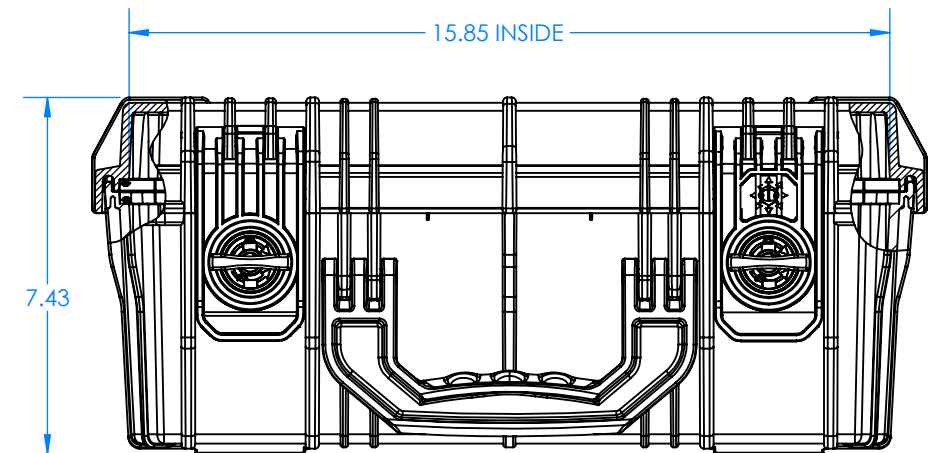

## OPTIONAL LATCHES

### NOTES:

- 1) Maximum usable inside dimensions are:  
15 13/16" X 11 5/8" X 6 11/16" (6 1/4" top of boss)  
Dimensions are approximate.
- 2) Bosses on bottom use a 1/4" self tapping screw.
- 3) Dimensions to bottom of panel flange.
- 4) Optional latches available.