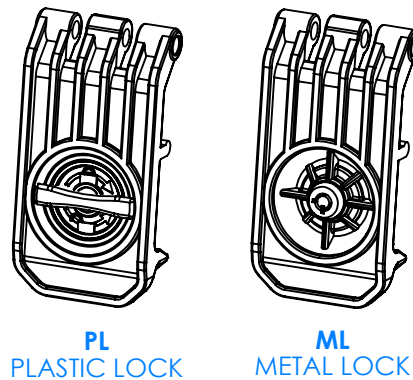

## OPTIONAL LATCHES

### NOTES:

- 1) Maximum usable inside dimensions are:  
15 13/16" X 11 5/8" X 6 11/16" (6 1/4" top of boss)  
Dimensions are approximate.
- 2) Bosses on bottom use a 1/4" self tapping screw.
- 3) Dimensions to bottom of panel flange.
- 4) Optional latches available.