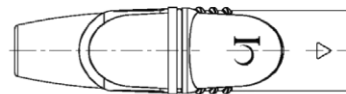

Ethernet Connectors – CAT5 and CAT6 Connectors

- Mates perfectly with Neutrik® connectors
- Rugged connector for Ethernet cables
- Simple and dependable locking mechanism prevents connections from coming loose
- Fits around a standard RJ45 jack (Not included)
- Housing assembly is quick and easy and requires no tools
- Rigid and durable zinc die cast shell design

IO-ECX

Product specifications may change without prior notification