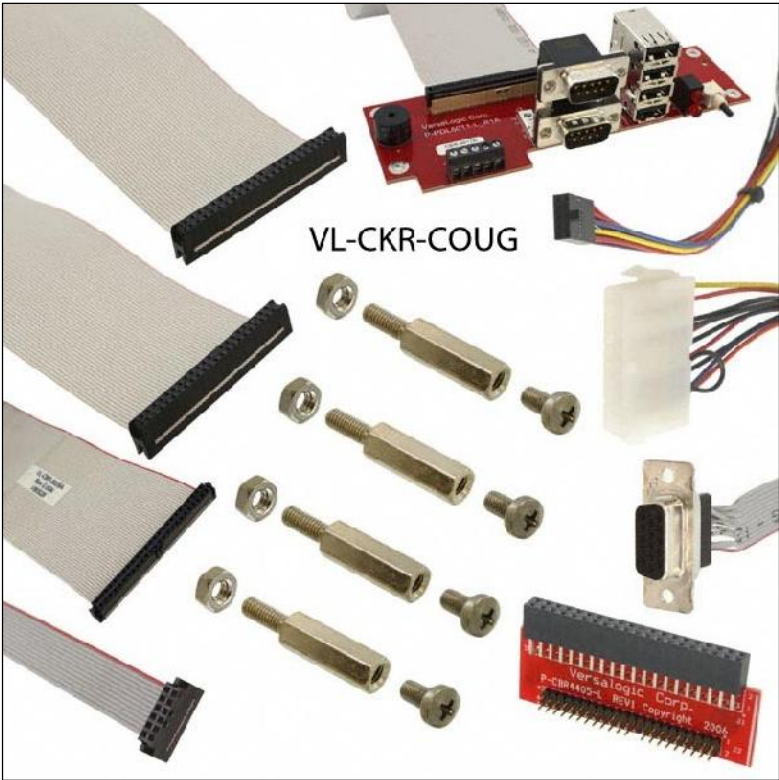

# Development Cable Kit VL-CKR-COUG

## Ordering Information

Model	Description
VL-CKR-COUG	EPM-14 Cougar Evaluation Cable Kit. Includes VL-CBR-5011, 1008, 1201, 4405, 4406, and HDW-101.