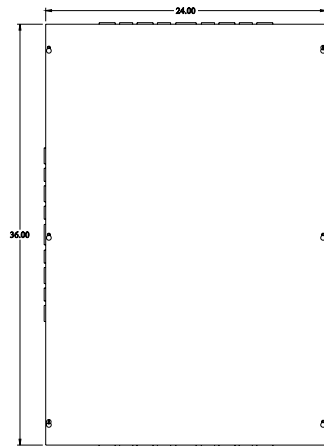

PART No. CSKO362410

for more information visit

www.hammfg.com

Data subject to change without notice

Isometric drawing Not to Scale

ISOMETRIC VIEW

TOP VIEW

SIDE VIEW

FRONT VIEW

SIDE VIEW

BOTTOM VIEW