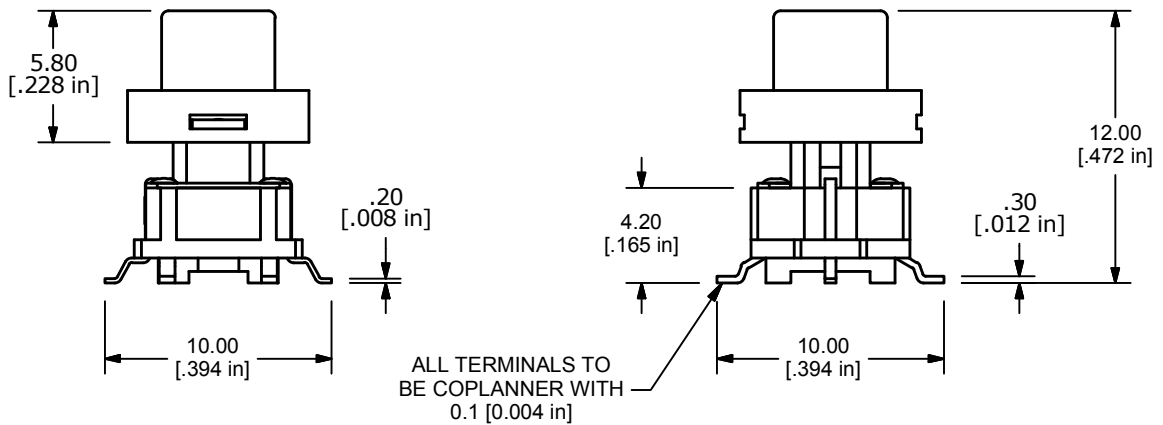

TL3265 SERIES TACT SWITCH

BODY DIMENSIONS/ CAP OPTION

S - CAP OPTION

- ANTI-VANDAL SWITCHES
- DETECTOR SWITCHES
- DIP SWITCHES
- KEYLOCK SWITCHES
- NAVIGATION SWITCHES
- PUSHBUTTON SWITCHES
- ROCKER SWITCHES
- ROTARY SWITCHES
- SLIDE SWITCHES
- SNAP ACTION SWITCHES
- TACTILE SWITCHES
- TOGGLE SWITCHES
- CAP OPTIONS