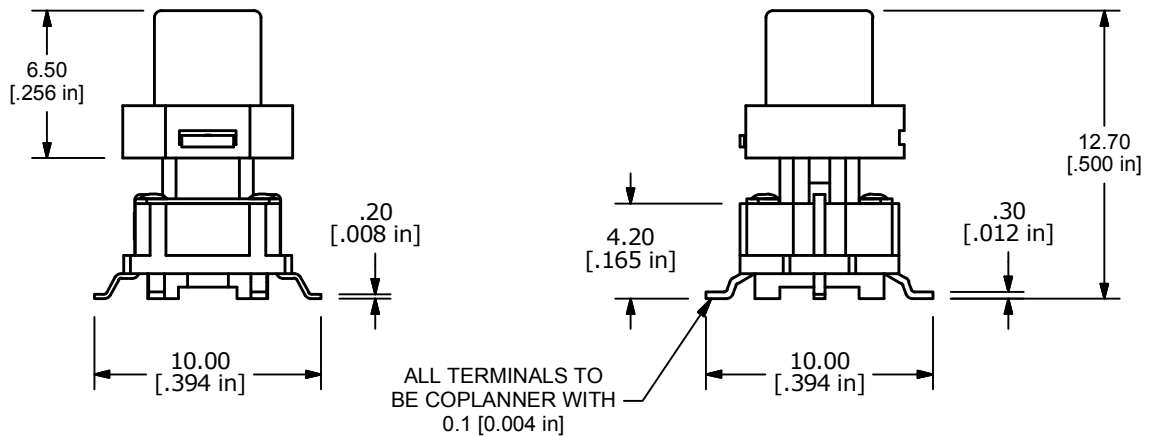

TL3265 SERIES TACT SWITCH

BODY DIMENSIONS/ CAP OPTION

- ANTI-VANDAL SWITCHES
- DETECTOR SWITCHES
- DIP SWITCHES
- KEYLOCK SWITCHES
- NAVIGATION SWITCHES
- PUSHBUTTON SWITCHES
- ROCKER SWITCHES
- ROTARY SWITCHES
- SLIDE SWITCHES
- SNAP ACTION SWITCHES
- **TACTILE SWITCHES**
- TOGGLE SWITCHES
- CAP OPTIONS

T - CAP OPTION