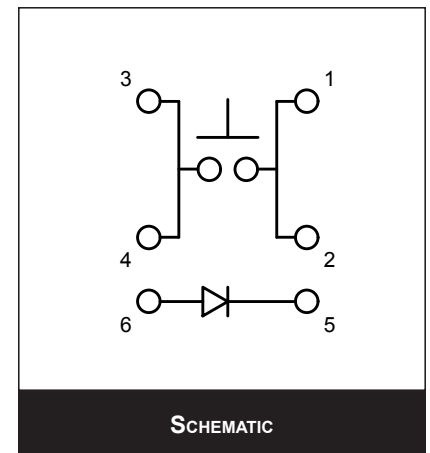

TL3265 SERIES TACT SWITCH

BODY DIMENSIONS/ CAP OPTION

N - CAP OPTION