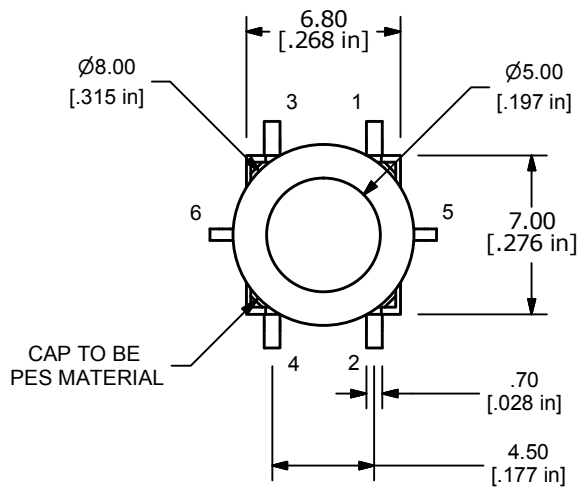

TL3265 SERIES TACT SWITCH

BODY DIMENSIONS/ CAP OPTION

S - CAP OPTION

- ANTI-VANDAL SWITCHES
- DETECTOR SWITCHES
- DIP SWITCHES
- KEYLOCK SWITCHES
- NAVIGATION SWITCHES
- PUSHBUTTON SWITCHES
- ROCKER SWITCHES
- ROTARY SWITCHES
- SLIDE SWITCHES
- SNAP ACTION SWITCHES
- TACTILE SWITCHES
- TOGGLE SWITCHES
- CAP OPTIONS