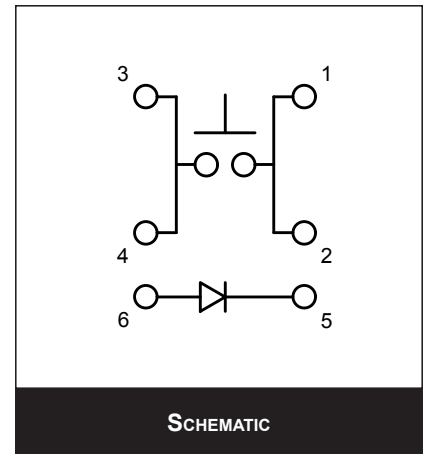

TL3265 SERIES TACT SWITCH

BODY DIMENSIONS/ CAP OPTION

S - CAP OPTION

- ANTI-VANDAL SWITCHES
- DETECTOR SWITCHES
- DIP SWITCHES
- KEYLOCK SWITCHES
- NAVIGATION SWITCHES
- PUSHBUTTON SWITCHES
- ROCKER SWITCHES
- ROTARY SWITCHES
- SLIDE SWITCHES
- SNAP ACTION SWITCHES
- TACTILE SWITCHES
- TOGGLE SWITCHES
- CAP OPTIONS