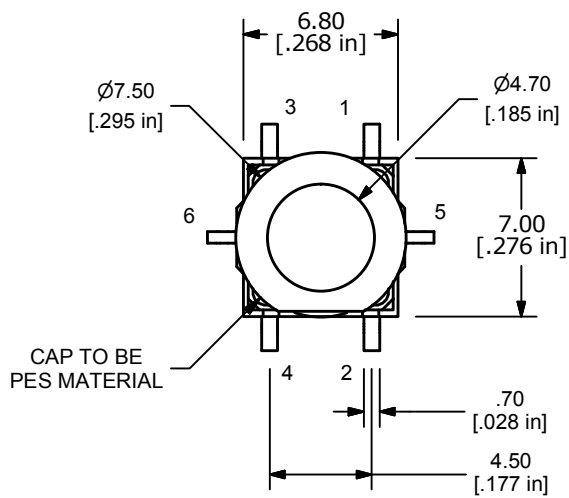

TL3265 SERIES TACT SWITCH

BODY DIMENSIONS/ CAP OPTION

- ANTI-VANDAL SWITCHES
- DETECTOR SWITCHES
- DIP SWITCHES
- KEYLOCK SWITCHES
- NAVIGATION SWITCHES
- PUSHBUTTON SWITCHES
- ROCKER SWITCHES
- ROTARY SWITCHES
- SLIDE SWITCHES
- SNAP ACTION SWITCHES
- **TACTILE SWITCHES**
- TOGGLE SWITCHES
- CAP OPTIONS

T - CAP OPTION