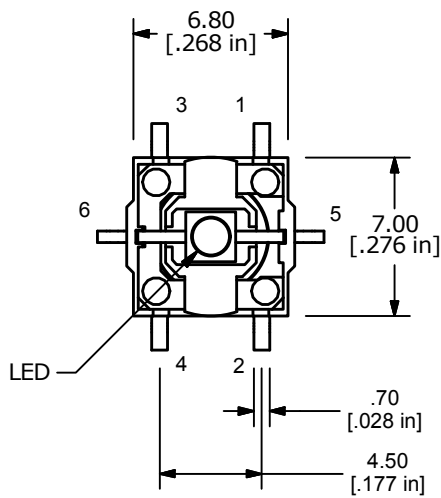

TL3265 SERIES TACT SWITCH

BODY DIMENSIONS/ CAP OPTION

N - CAP OPTION