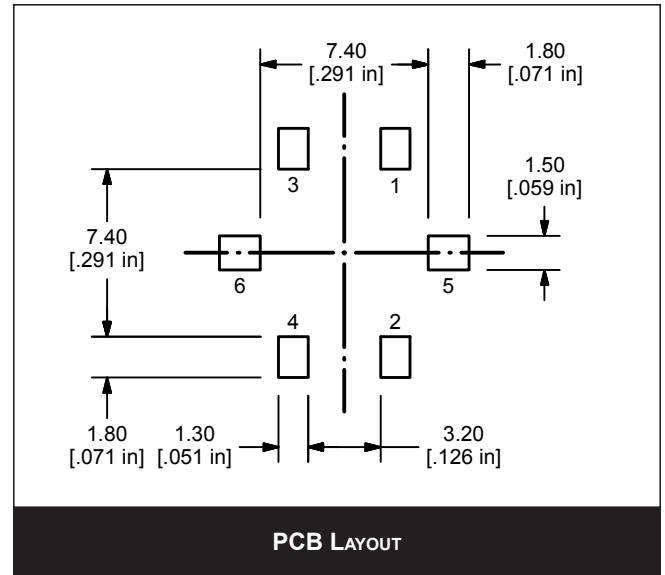

TL3265 SERIES TACT SWITCH

BODY DIMENSIONS/ CAP OPTION

- ANTI-VANDAL SWITCHES
- DETECTOR SWITCHES
- DIP SWITCHES
- KEYLOCK SWITCHES
- NAVIGATION SWITCHES
- PUSHBUTTON SWITCHES
- ROCKER SWITCHES
- ROTARY SWITCHES
- SLIDE SWITCHES
- SNAP ACTION SWITCHES
- **TACTILE SWITCHES**
- TOGGLE SWITCHES
- CAP OPTIONS

T - CAP OPTION