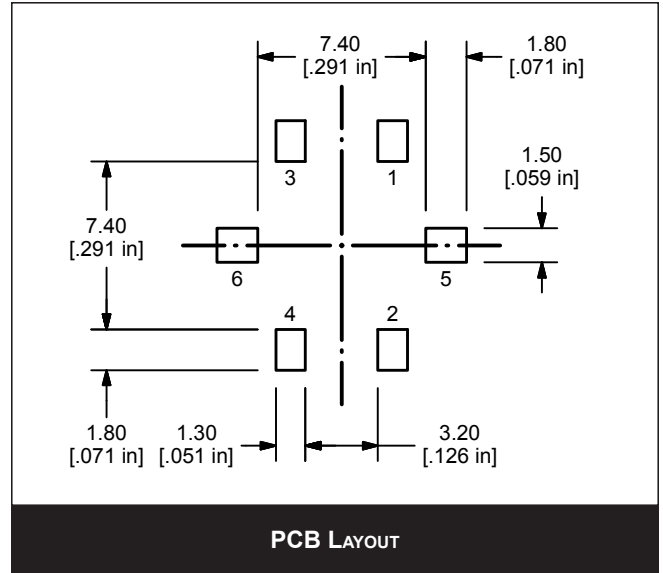

TL3265 SERIES TACT SWITCH

BODY DIMENSIONS/ CAP OPTION

S - CAP OPTION

- ANTI-VANDAL SWITCHES
- DETECTOR SWITCHES
- DIP SWITCHES
- KEYLOCK SWITCHES
- NAVIGATION SWITCHES
- PUSHBUTTON SWITCHES
- ROCKER SWITCHES
- ROTARY SWITCHES
- SLIDE SWITCHES
- SNAP ACTION SWITCHES
- TACTILE SWITCHES
- TOGGLE SWITCHES
- CAP OPTIONS