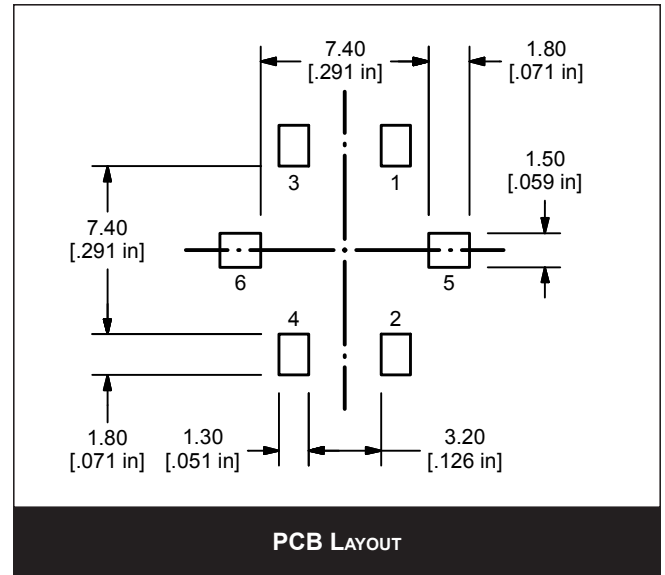

TL3265 SERIES TACT SWITCH

BODY DIMENSIONS/ CAP OPTION

N - CAP OPTION