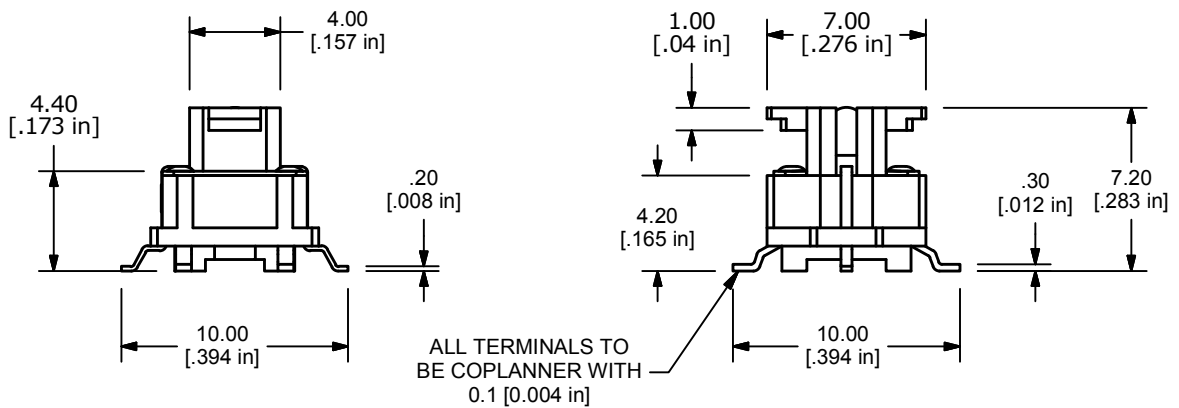

TL3265 SERIES TACT SWITCH

BODY DIMENSIONS/ CAP OPTION

N - CAP OPTION