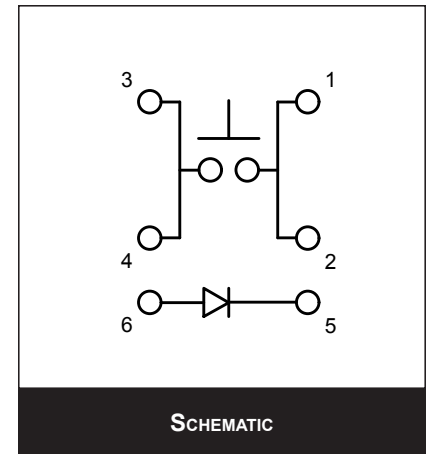

TL3265 SERIES TACT SWITCH

BODY DIMENSIONS/ CAP OPTION

- ANTI-VANDAL SWITCHES
- DETECTOR SWITCHES
- DIP SWITCHES
- KEYLOCK SWITCHES
- NAVIGATION SWITCHES
- PUSHBUTTON SWITCHES
- ROCKER SWITCHES
- ROTARY SWITCHES
- SLIDE SWITCHES
- SNAP ACTION SWITCHES
- **TACTILE SWITCHES**
- TOGGLE SWITCHES
- CAP OPTIONS

T - CAP OPTION