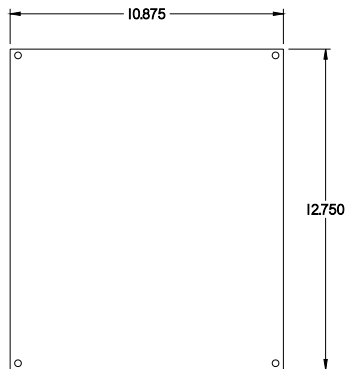

**PART No. 1414M6**

for more information visit  
[www.hammfg.com](http://www.hammfg.com)

Data subject to change without notice

TOP VIEW

ISOMETRIC VIEW

BACK VIEW

LEFT SIDE VIEW

FRONT VIEW

RIGHT SIDE VIEW

INNER PANEL

BOTTOM VIEW